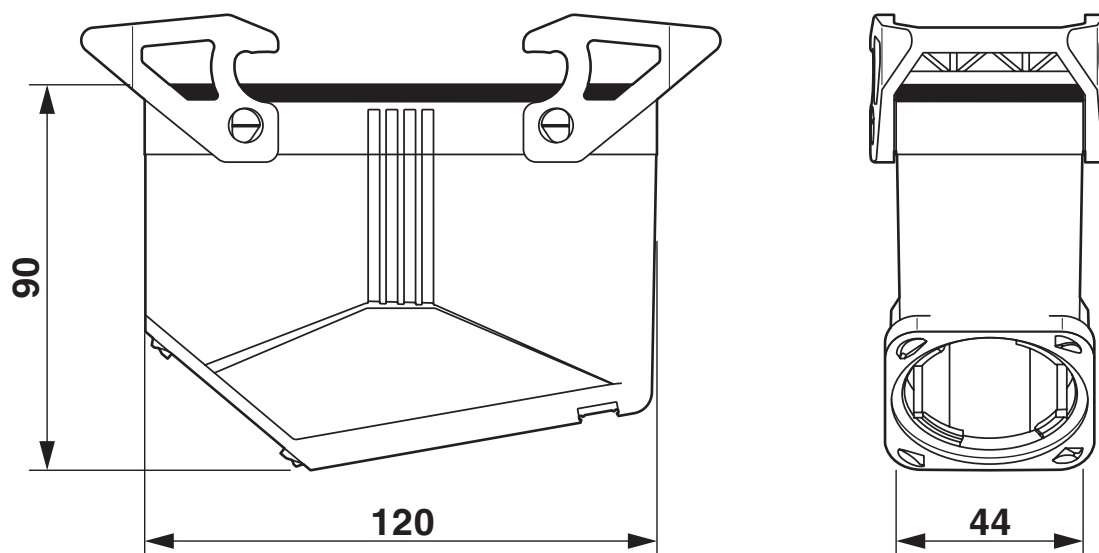

### Dimensions

Dimensional drawing	
Width	44 mm
Height	90 mm
Length	120 mm

## Drawings

Dimensional drawing

Dimensional drawing

1407668

<https://www.phoenixcontact.com/in/products/1407668>