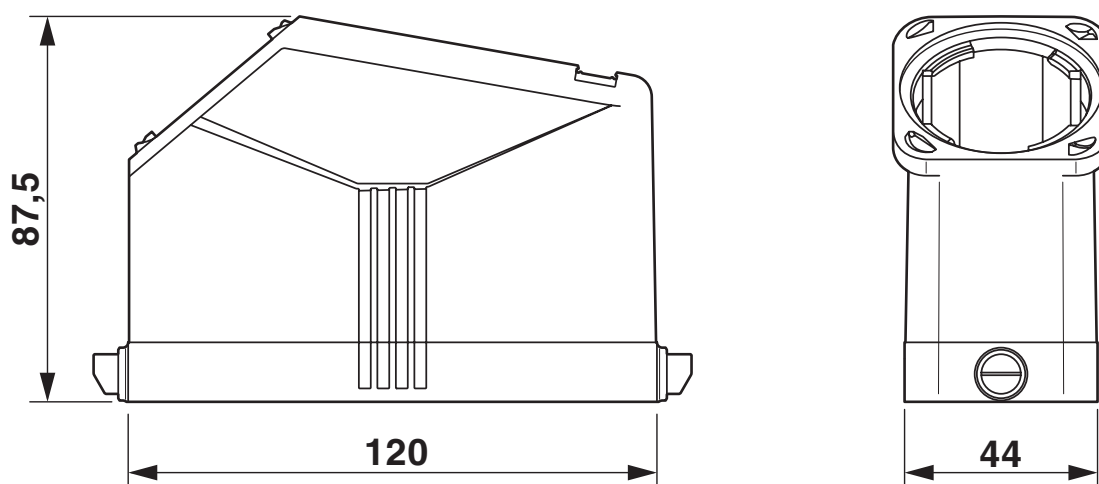

HC-EVO-B24-HHFS-PLBK - Housing

1407656

<https://www.phoenixcontact.com/in/products/1407656>

Drawings

Dimensional drawing