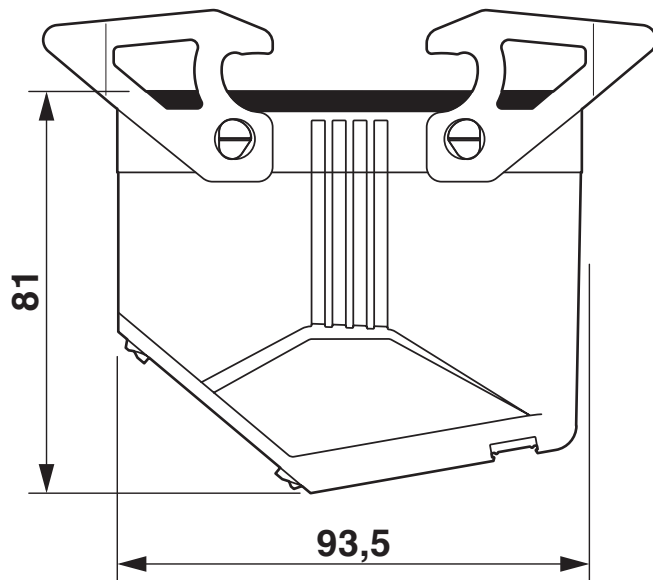

Dimensions

| | |
|---------------------|--|
| Dimensional drawing |  |
| Width | 44 mm |
| Height | 84 mm |
| Length | 117 mm |

Material specifications

| | |
|--|----------------|
| Color | black |
| Flammability rating according to UL 94 | V0 (Housing) |
| | V0 (Interlock) |
| Seal material | NBR |
| Locking latch material | PA |
| Impact strength | IK09 |
| Housing material | PA |

HC-EVO-B16-CHWD-PLRBK - Housing

1407655

<https://www.phoenixcontact.com/in/products/1407655>

Drawings

Dimensional drawing

Dimensional drawing

HC-EVO-B16-CHWD-PLRBK - Housing

1407655