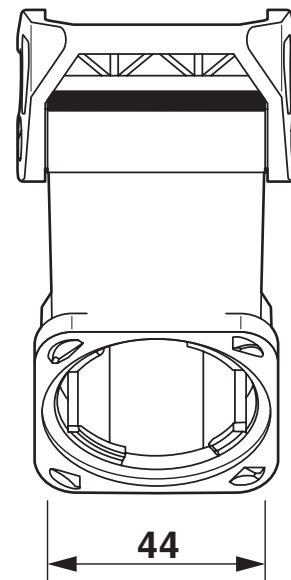

Dimensions

| | |
|---------------------|--|
| Dimensional drawing |  |
| Width | 44 mm |
| Height | 84 mm |
| Length | 117 mm |

Material specifications

| | |
|--|----------------|
| Color | black |
| Flammability rating according to UL 94 | V0 (Housing) |
| | V0 (Interlock) |
| Seal material | NBR |
| Locking latch material | PA |
| Impact strength | IK09 |
| Housing material | PA |

HC-EVO-B16-CHWD-PLRBK - Housing

1407655

<https://www.phoenixcontact.com/in/products/1407655>

Drawings

Dimensional drawing

Dimensional drawing

HC-EVO-B16-CHWD-PLRBK - Housing

1407655