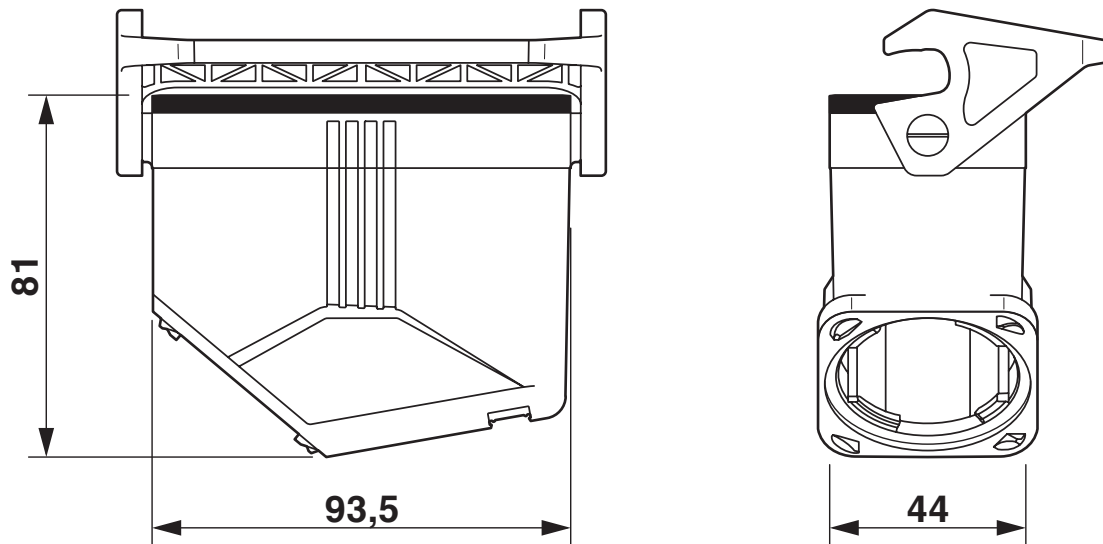

Dimensions

Dimensional drawing	
Width	44 mm
Height	81 mm
Length	93.5 mm

Material specifications

Color	black
Flammability rating according to UL 94	V0 (Housing)
	V0 (Interlock)
Seal material	NBR
Locking latch material	PA
Impact strength	IK08
Housing material	PA

HC-EVO-B16-CHWS-PLRBK - Housing

1407654

<https://www.phoenixcontact.com/in/products/1407654>

Drawings

Dimensional drawing

Dimensional drawing

1407654

<https://www.phoenixcontact.com/in/products/1407654>